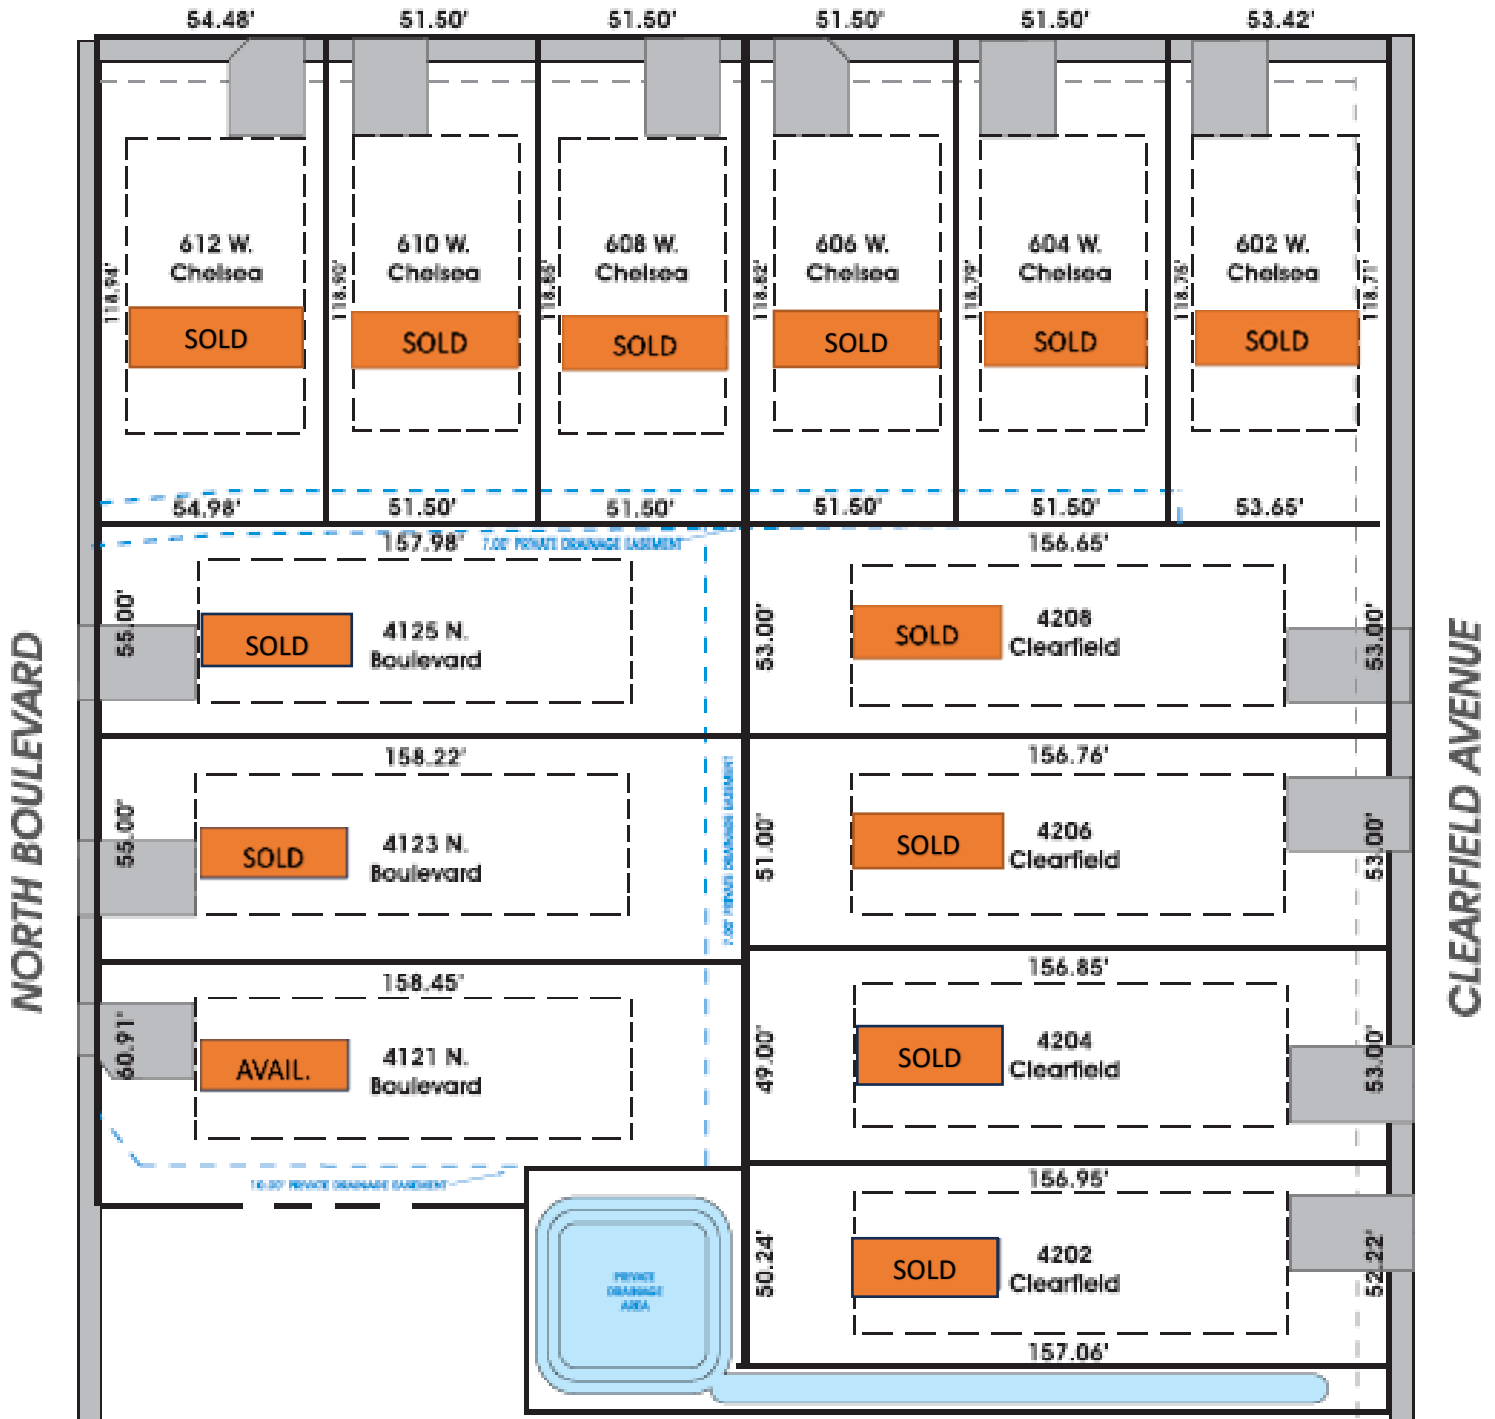

Clearfield Crossings - Site Plan

SHIMBERG
HOMES

CHELSEA STREET

www.shimberghomes.com