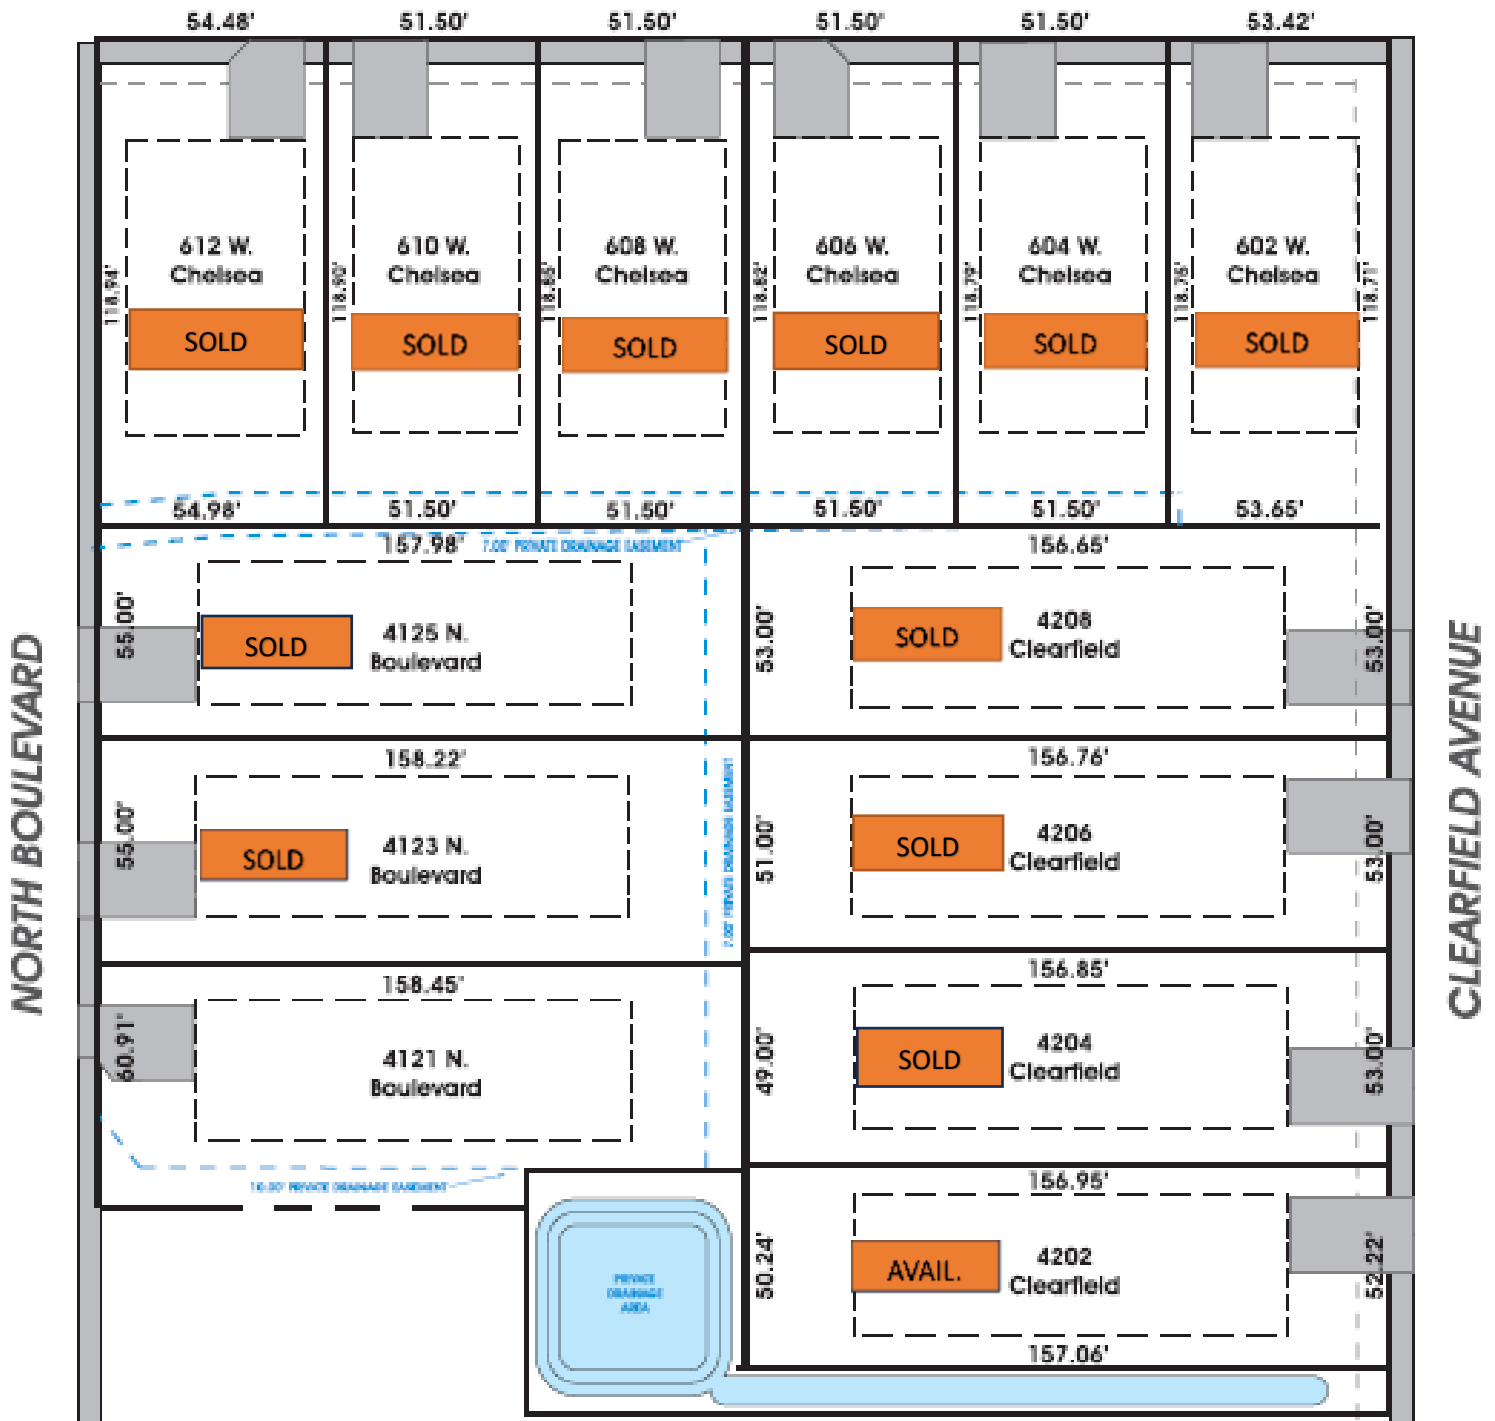

Clearfield Crossings - Site Plan

CHELSEA STREET

www.shimberghomes.com