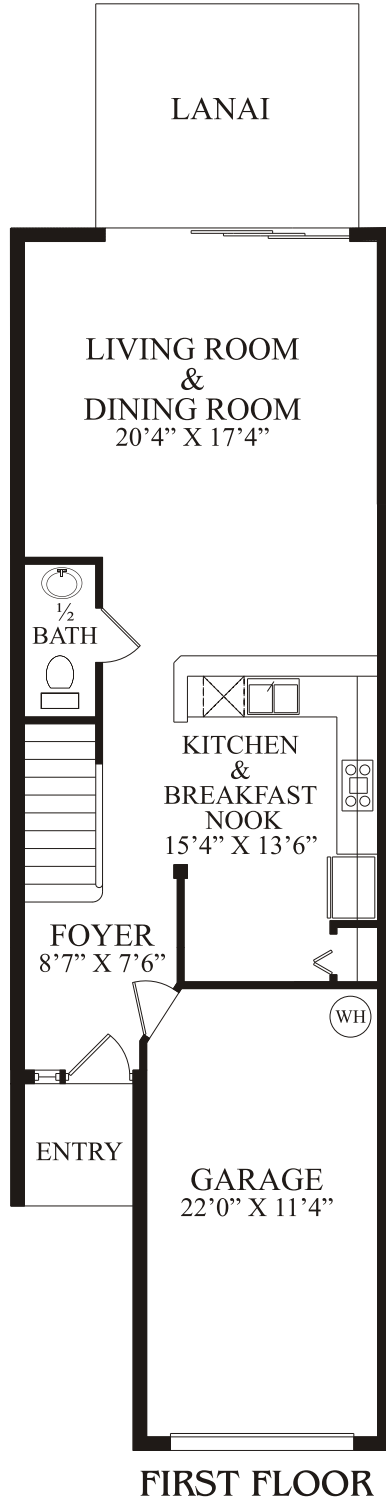

The Jamestown

SHIMBERG

HOMES

Gold
Series

3 Bedrooms
2 1/2 Baths
1652 Sq. Ft.

www.shimberghomes.com

Because we are constantly improving our product, we reserve the right to revise, change, and/or substitute product features, dimensions, specifications, architectural details and designs without notice. This brochure is for illustration purposes only and is not part of a legal contract. Prices are subject to change without notice. Room dimensions are approximate and calculated from inside of partition. All floor plans and exterior elevations are artists' renderings and are approximate. All rights reserved CGC1511831