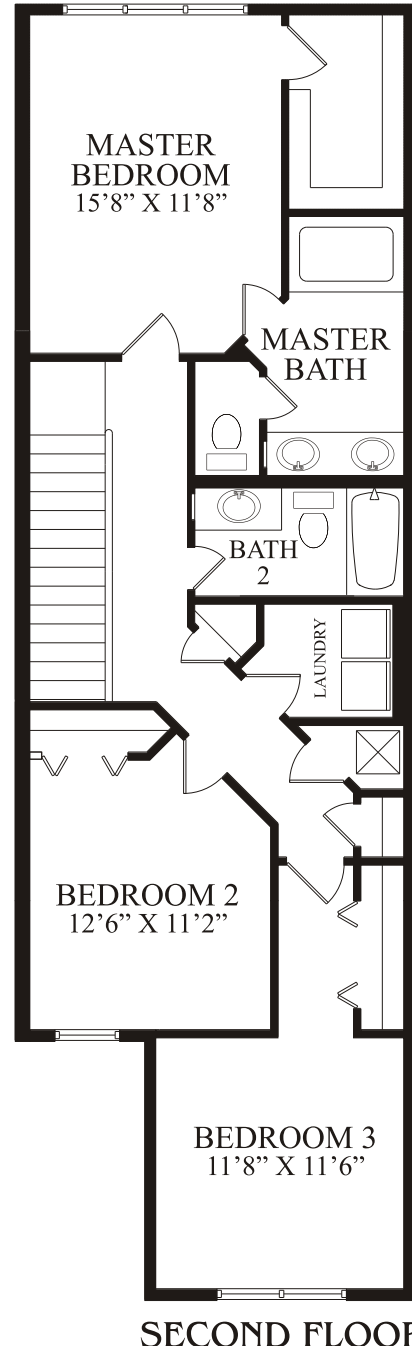

The Jamestown

SHIMBERG

HOMES

Gold
Series

3 Bedrooms
2 1/2 Baths
1652 Sq. Ft.

www.shimberghomes.com

Because we are constantly improving our product, we reserve the right to revise, change, and/or substitute product features, dimensions, specifications, architectural details and designs without notice. This brochure is for illustration purposes only and is not part of a legal contract. Prices are subject to change without notice. Room dimensions are approximate and calculated from inside of partition. All floor plans and exterior elevations are artists' renderings and are approximate. All rights reserved CGC1511831