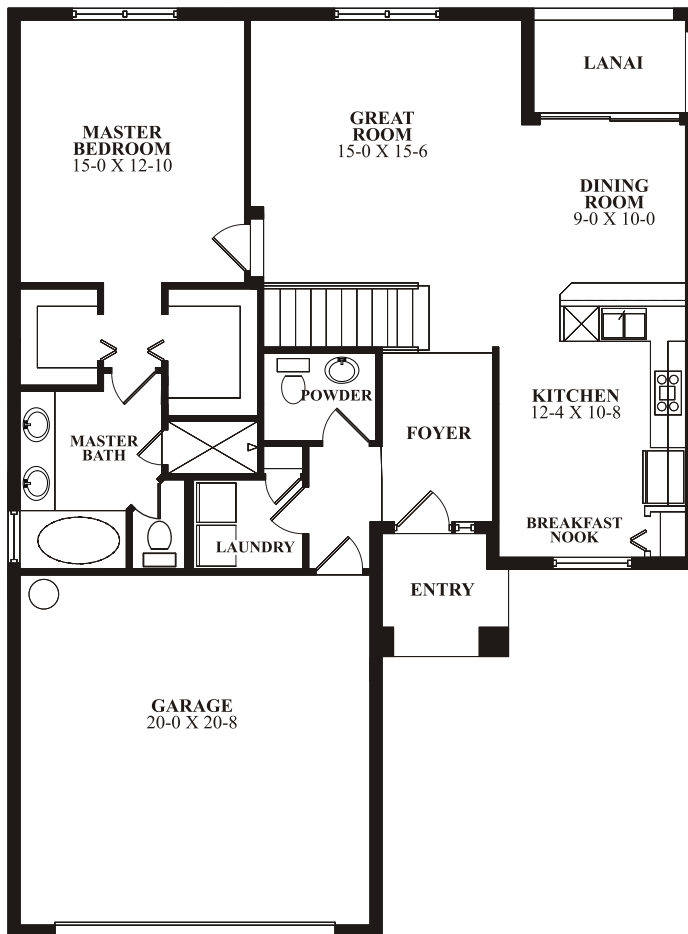

The Bristol

4 Bedrooms
2 1/2 Baths
1837 Sq. Ft.

SHIMBERG
HOMES

Front Elevation-A

Front Elevation-E

www.shimberghomes.com

Because we are constantly improving our product, we reserve the right to revise, change, and/or substitute product features, dimensions, specifications, architectural details and designs without notice. This brochure is for illustration purposes only and is not part of a legal contract. Prices are subject to change without notice. Room dimensions are approximate and calculated from inside of partition. All floor plans and exterior elevations are artists' renderings and are approximate. All rights reserved CGC1511831