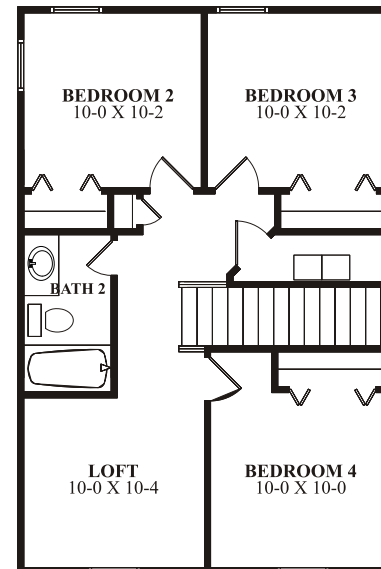

The Bristol

4 Bedrooms
2 1/2 Baths
1837 Sq. Ft.

SHIMBERG
HOMES

Front Elevation-A

Front Elevation-E

www.shimberghomes.com

Because we are constantly improving our product, we reserve the right to revise, change, and/or substitute product features, dimensions, specifications, architectural details and designs without notice. This brochure is for illustration purposes only and is not part of a legal contract. Prices are subject to change without notice. Room dimensions are approximate and calculated from inside of partition. All floor plans and exterior elevations are artists' renderings and are approximate. All rights reserved CGC1511831